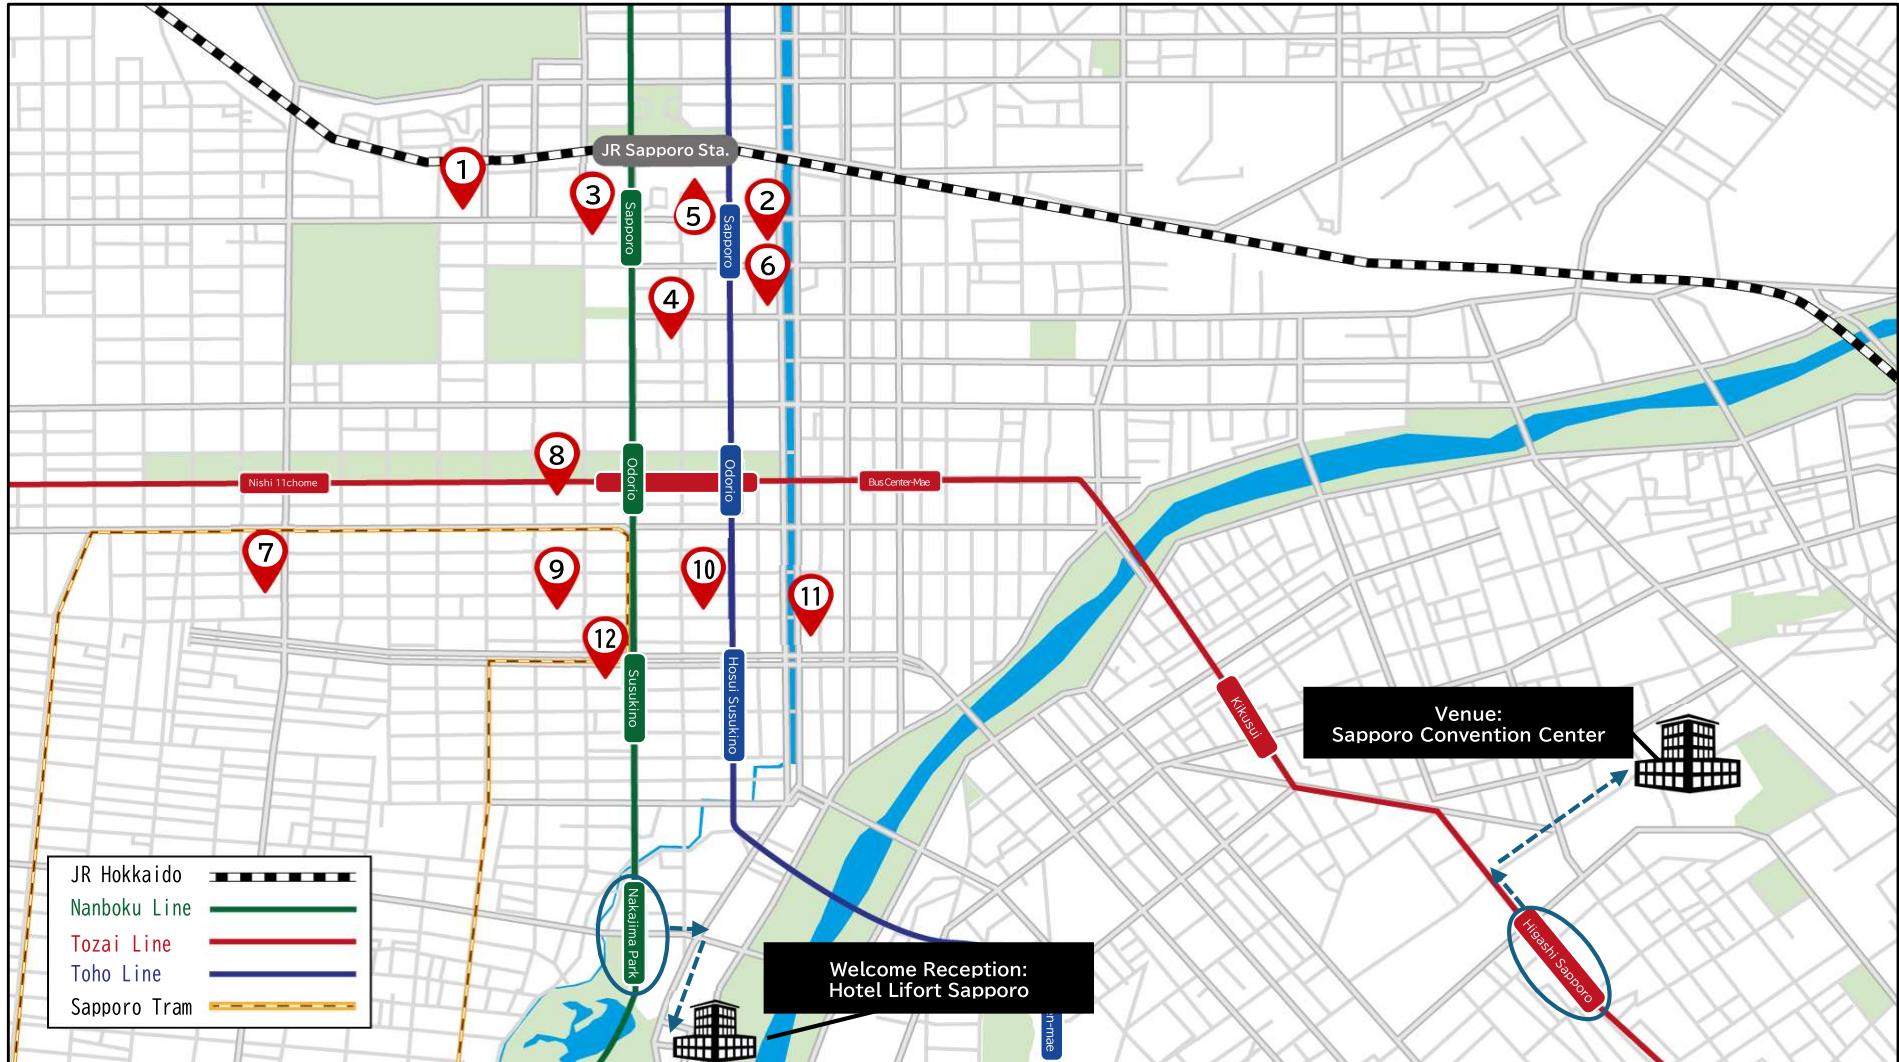

INTERPRAEVENT2026 Hotel Map

①	Keio Plaza Hotel Sapporo	⑤	JR Tower Hotel Nikko Sapporo	⑨	Hotel Vista Sapporo Odori
②	ANA Crowne Plaza Sapporo	⑥	JR Inn Sapporo South (Minami-guchi)	⑩	Via Inn Prime Sapporo-Odori<Suzuran no Yu>
③	Hotel Gracery Sapporo	⑦	Sapporo Prince Hotel	⑪	Fairfield by Marriott Sapporo
④	Hotel Hokke Club Sapporo	⑧	Hotel Resol Trinity Sapporo	⑫	Sapporo Stream Hotel