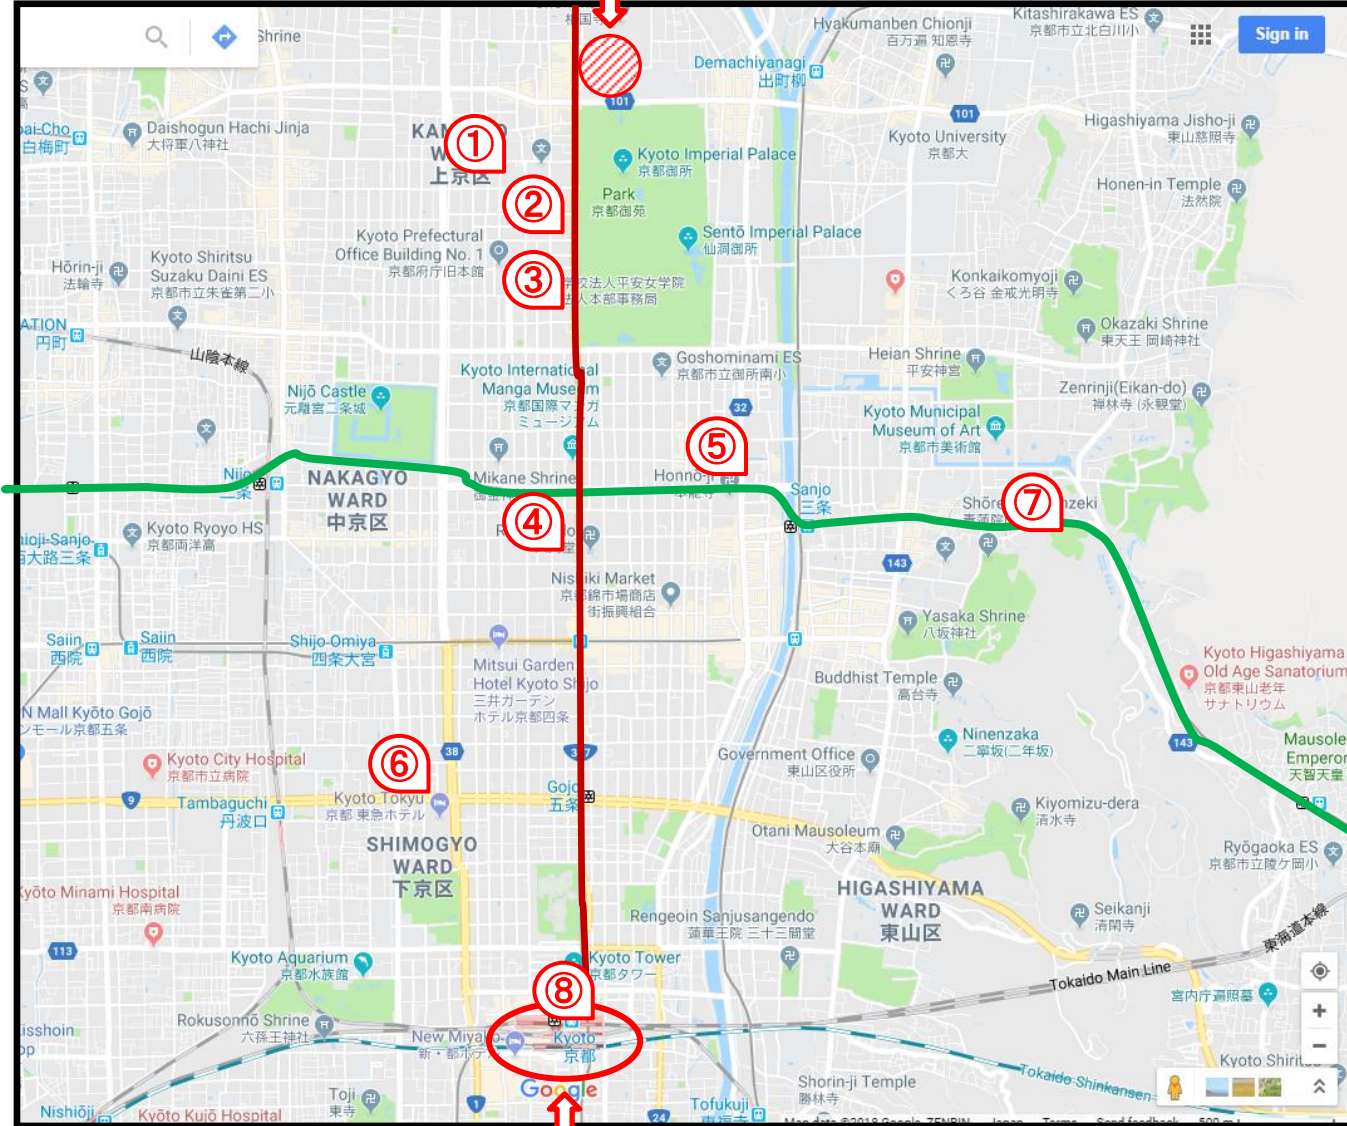

Hotel Location Map

Doshisha University

- ① Kyoto Brighton Hotel
- ② KYOTO GARDEN PALACE
- ③ The PalaceSideHotel
- ④ Hotel Monterey Kyoto
- ⑤ Kyoto Hotel Okura
- ⑥ Kyoto Tokyu Hotel
- ⑦ The Westin Miyako Kyoto
- ⑧ HOTEL GRANVIA KYOTO

Tozai Line

Karasuma Line

Kyoto Station